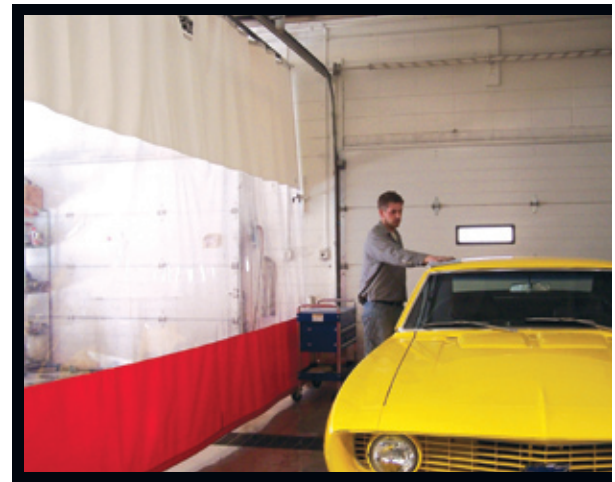

The most economical way to separate and maximize workspace in collision repair shops.

Go to www.chassisliner.com for **used equipment**, frame rack **trade-ins**, and current **monthly specials**.