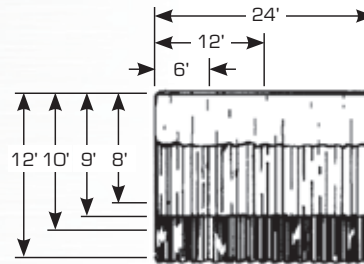

Customized to any height or width to meet your Body Shop's need. Ready-to-Ship Stock Sizes are available and ship within 24 Hours!

Stock Curtain Walls & Stations

The Original Goff Curtain Wall packages are available in custom sizes or in stock, ready to ship sizes of 8', 9', 10' & 12' high and widths of 6', 12' & 24' with blue bottoms, clear centers and white tops.