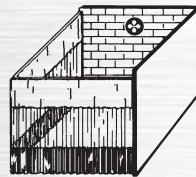

2 Sided Curtain Wall Package